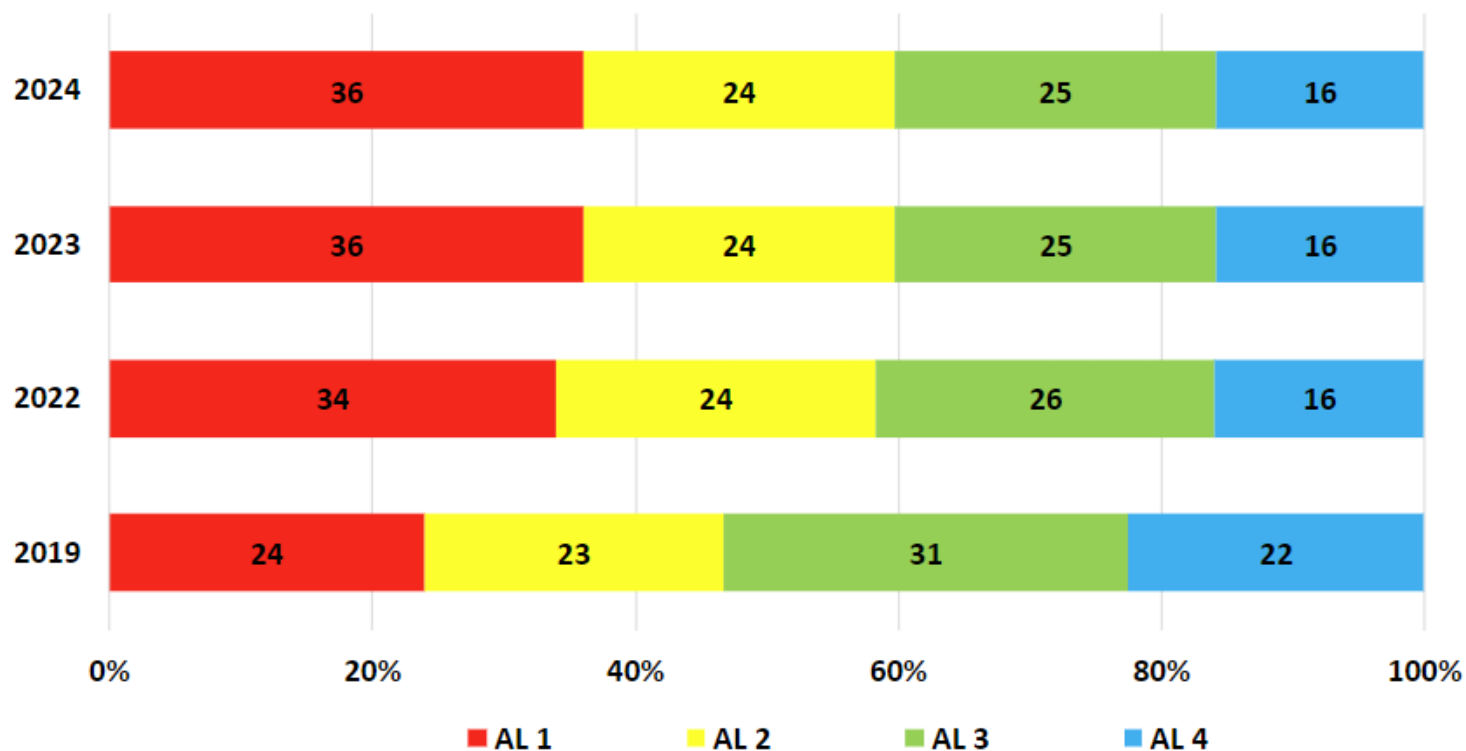

2024 Summary Highlights

Contact: April.McCrae@doe.k12.de.us

Director, Office of Assessment and Accountability

SBAC

For Reference

ELA Achievement Levels for Grades 3-8 from 2019-2024

ELA State-Level Achievement Levels
All Students, Grades 3-8, 2019, 2022, 2023, 2024

ELA State Proficiency 2019, 2022, 2023, 2024

ELA State Proficiency, Grades 3-8, 2019-2024

Consistent ELA Improvement 2022-2024

Schools with Notable ELA Improvement Within Grades
2022-2024

Consistent ELA Improvement 2022-2024

Schools With Consistent ELA Improvement
2022-2024

Early Literacy Highlights

Schools Showing Proficiency Improvements at Grade 3 in ELA
2019-2024

Early Literacy Highlights (SWD)

Districts with Improvement in 3rd grade ELA SWD Proficiency
2019-2024

Closing Achievement Gaps Early Literacy

Seaford SWD and Non-SWD Grade 3
2022-2024

For Reference

ELA Achievement Levels for Grades 3-8 from 2019-2024

ELA State-Level Achievement Levels
All Students, Grades 3-8, 2019, 2022, 2023, 2024