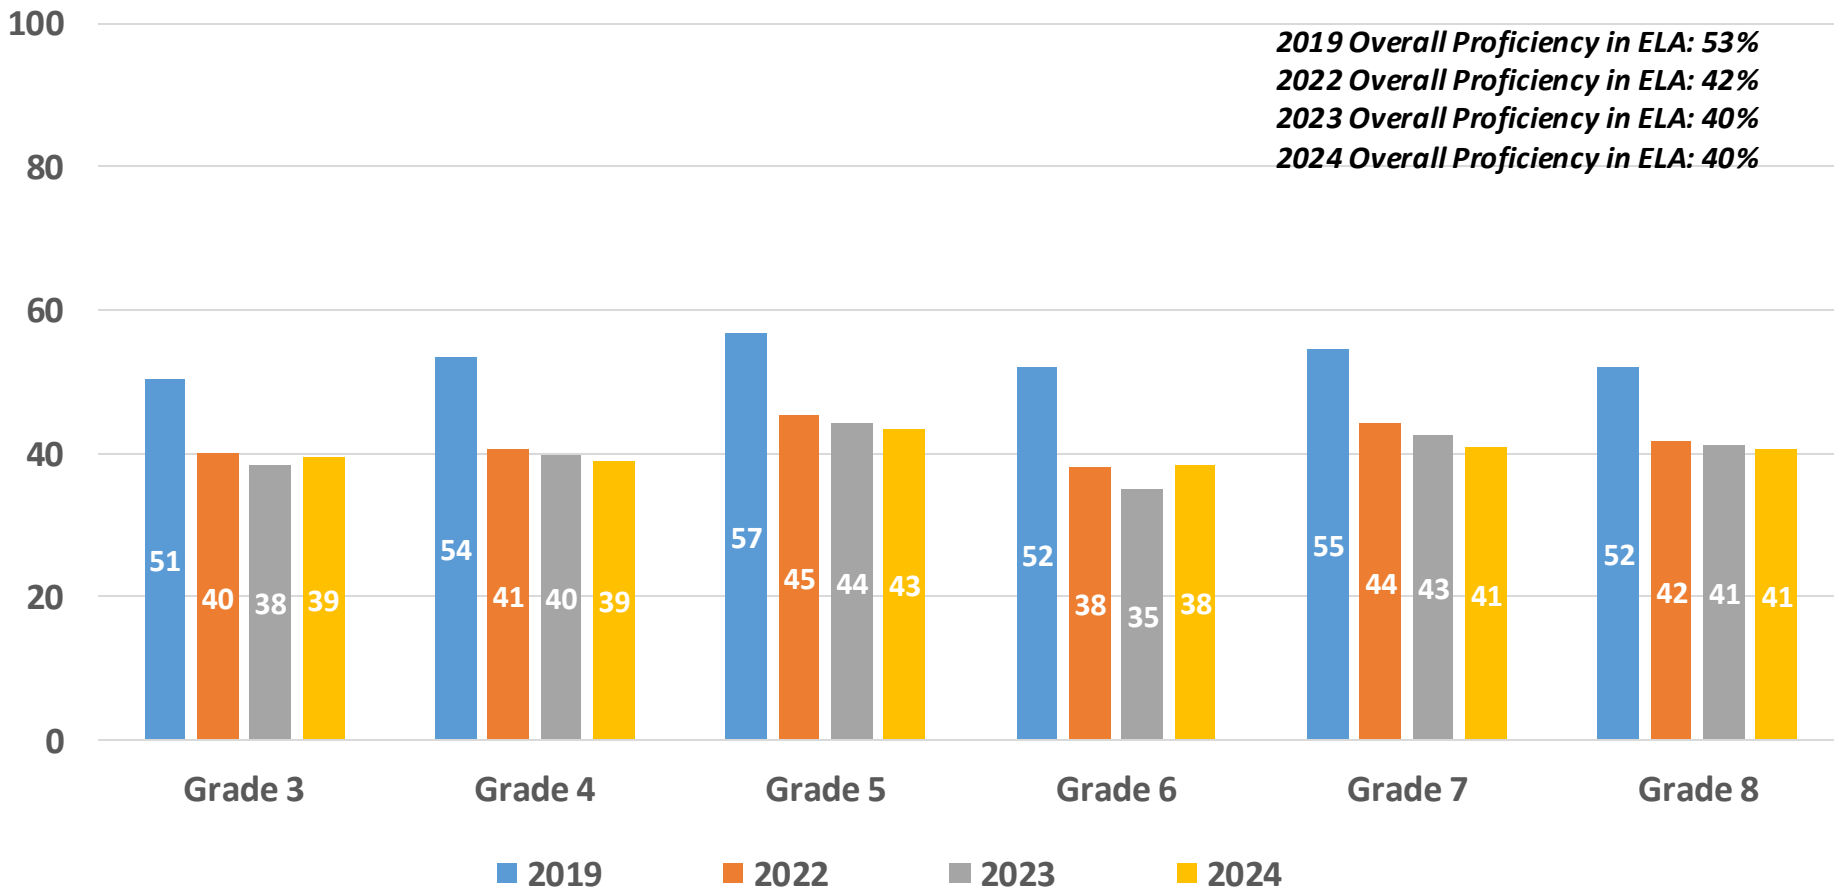

ELA State Proficiency 2019, 2022, 2023, 2024

ELA State Proficiency, Grades 3-8, 2019-2024