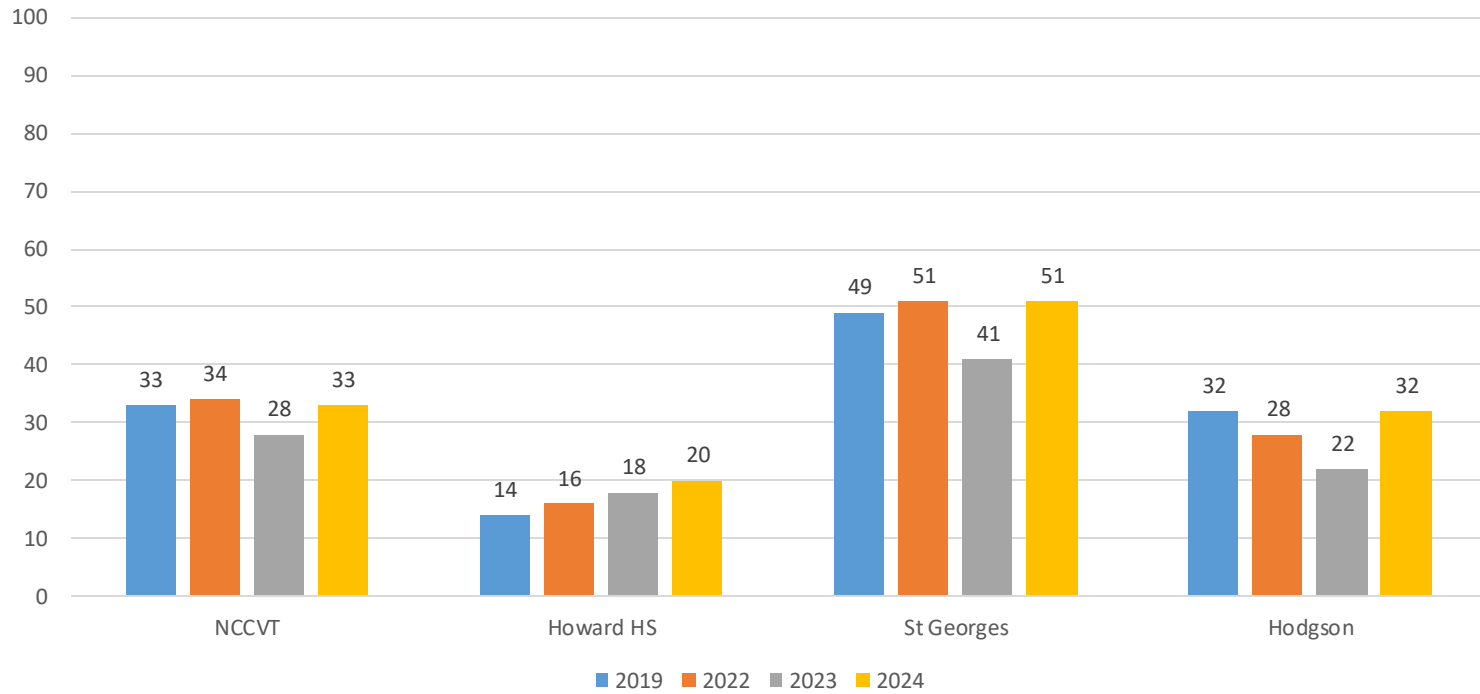

SAT Performance Recovery EBRW

New Castle County VoTech EBRW SAT 2019-2024