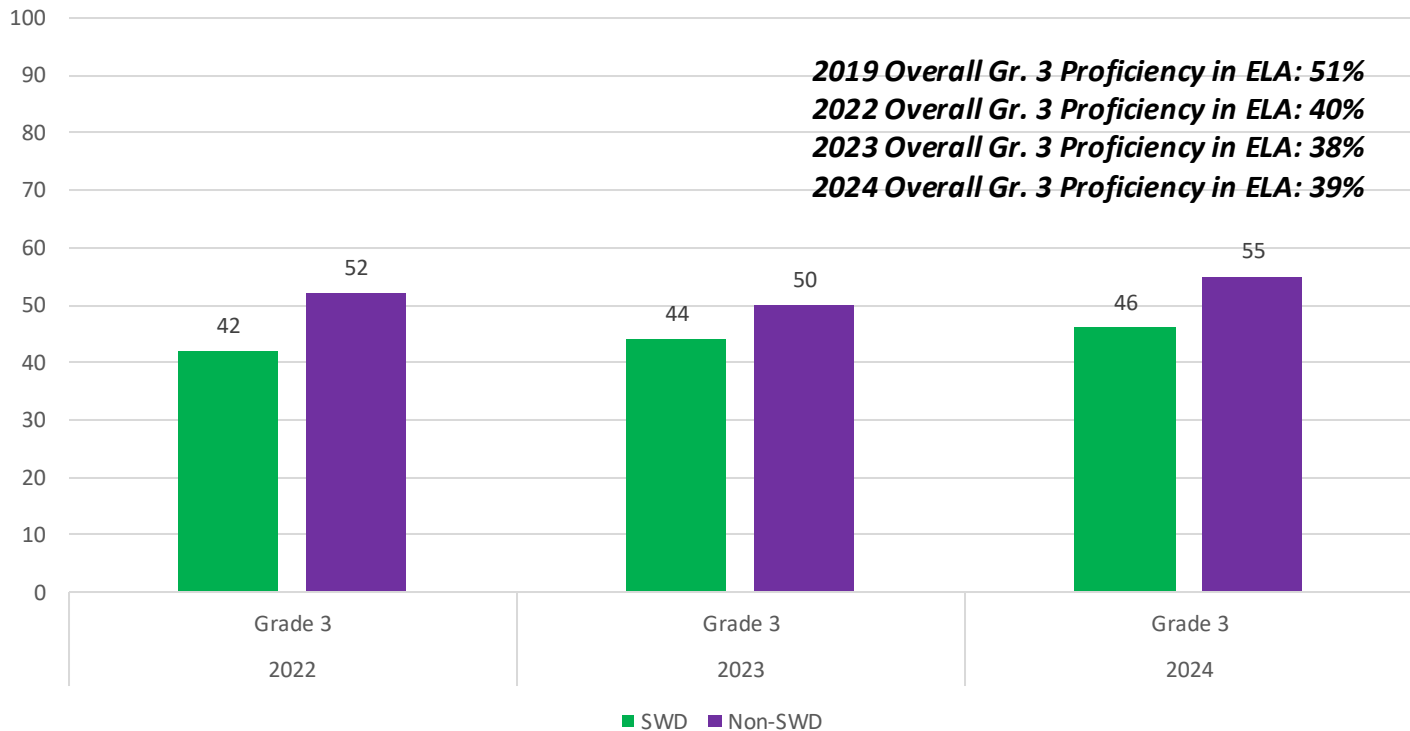

Schools With Consistent ELA Improvement
2022-2024

Early Literacy Highlights

Schools Showing Proficiency Improvements at Grade 3 in ELA
2019-2024

Early Literacy Highlights (SWD)

Districts with Improvement in 3rd grade ELA SWD Proficiency
2019-2024

Closing Achievement Gaps Early Literacy

Seaford SWD and Non-SWD Grade 3
2022-2024

For Reference

ELA Achievement Levels for Grades 3-8 from 2019-2024

ELA State-Level Achievement Levels
All Students, Grades 3-8, 2019, 2022, 2023, 2024