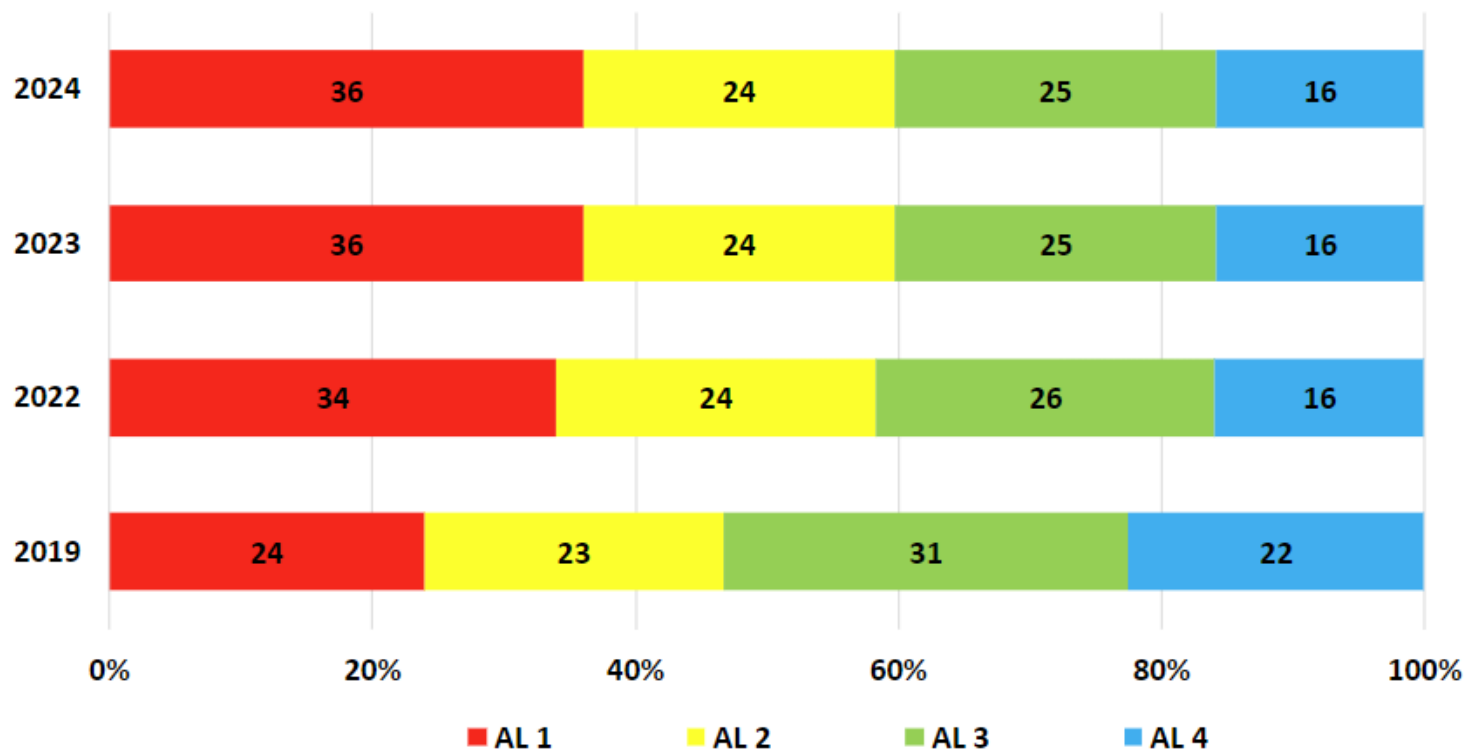

Schools With Consistent ELA Improvement
2022-2024

Early Literacy Highlights

Schools Showing Proficiency Improvements at Grade 3 in ELA
2019-2024

Early Literacy Highlights (SWD)

Districts with Improvement in 3rd grade ELA SWD Proficiency
2019-2024

Closing Achievement Gaps Early Literacy

Seaford SWD and Non-SWD Grade 3
2022-2024

For Reference

ELA Achievement Levels for Grades 3-8 from 2019-2024

ELA State-Level Achievement Levels
All Students, Grades 3-8, 2019, 2022, 2023, 2024