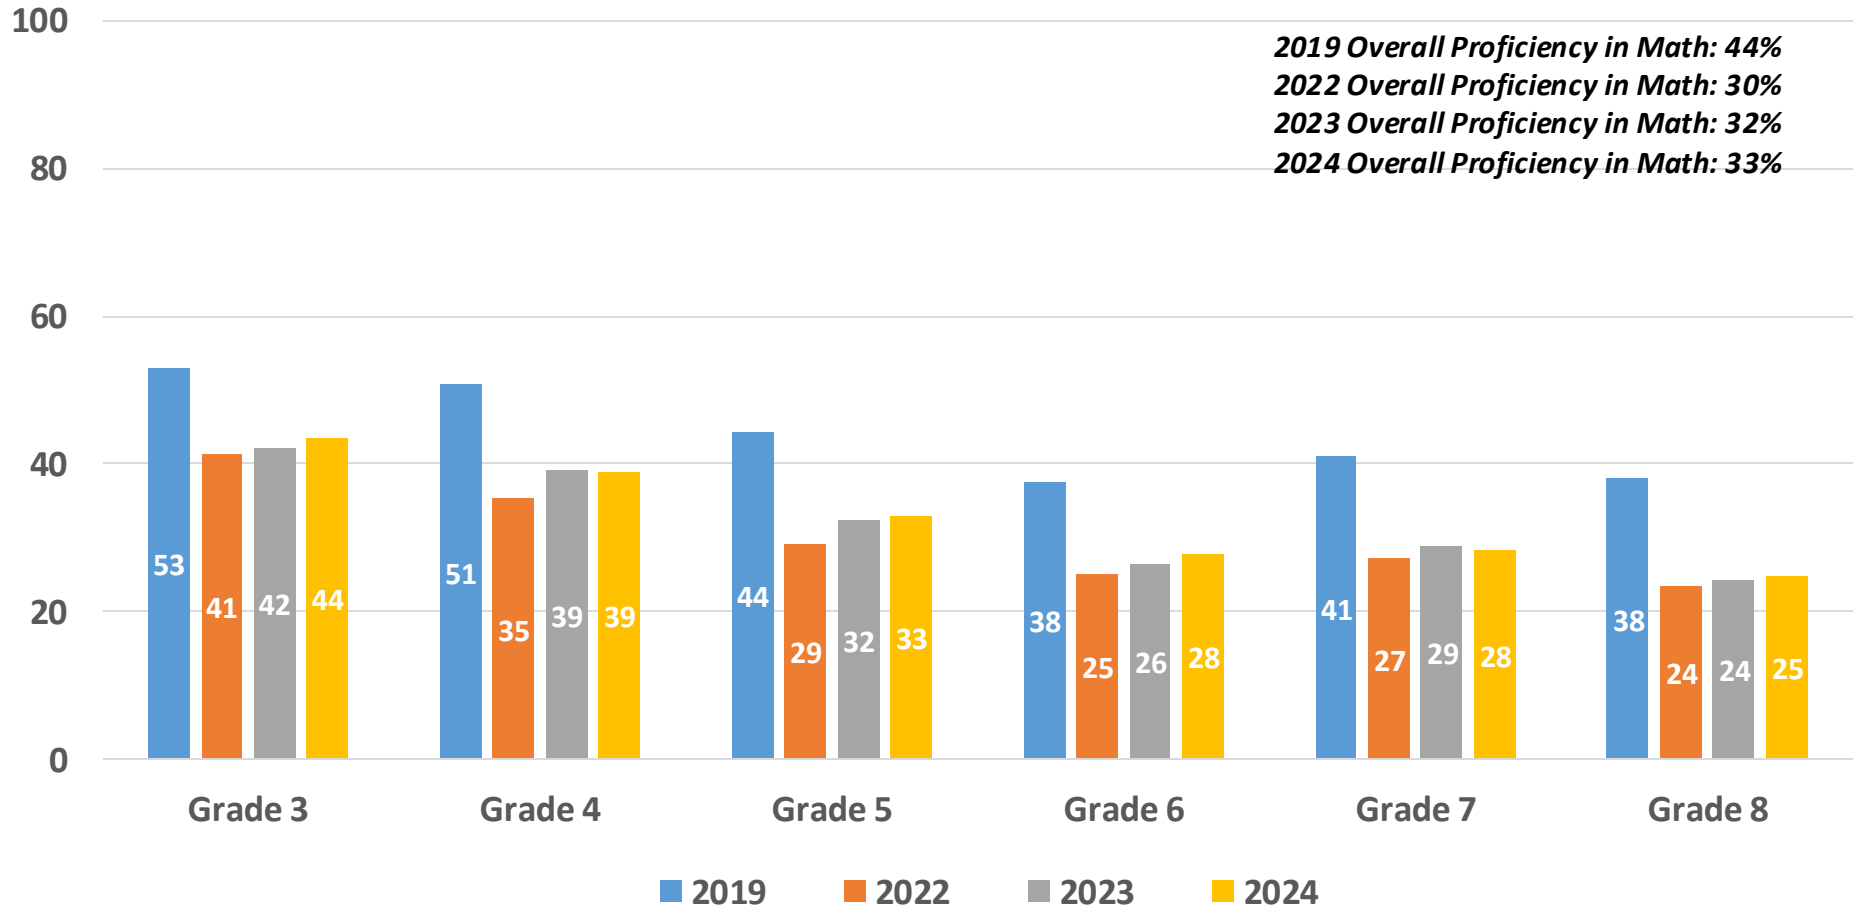

Math State Proficiency for Grades 3-8 from 2019-2024

Math State Proficiency, Grades 3-8, 2019-2024