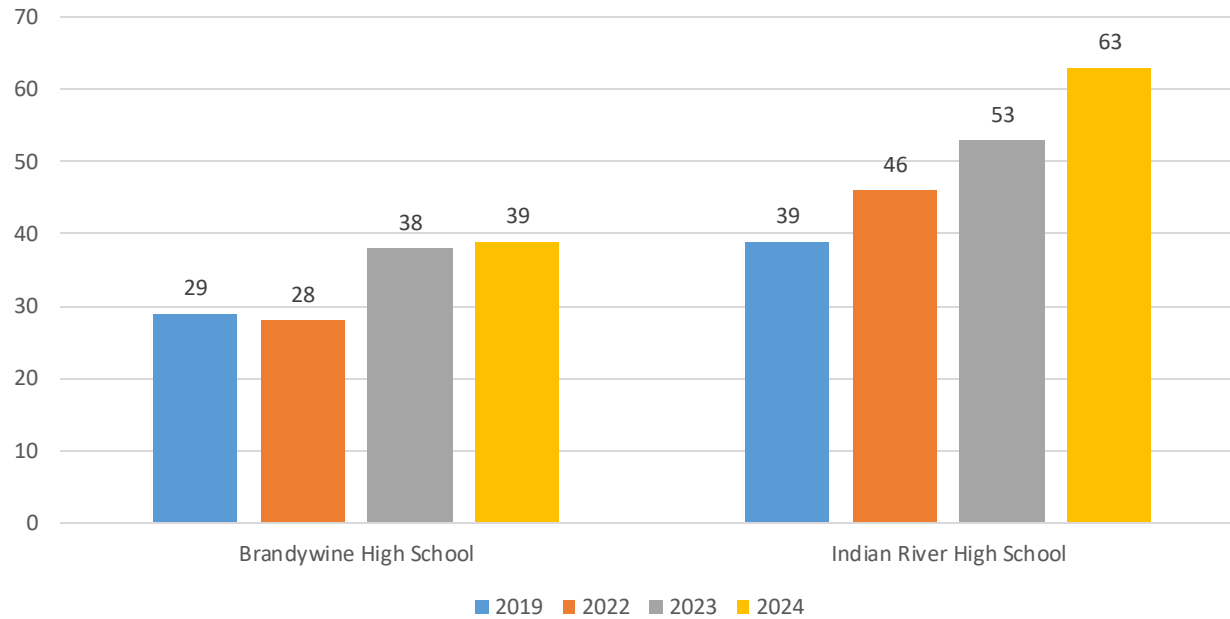

SAT ESSAY Improvement Post-Pandemic

SAT ESSAY 2019-2024