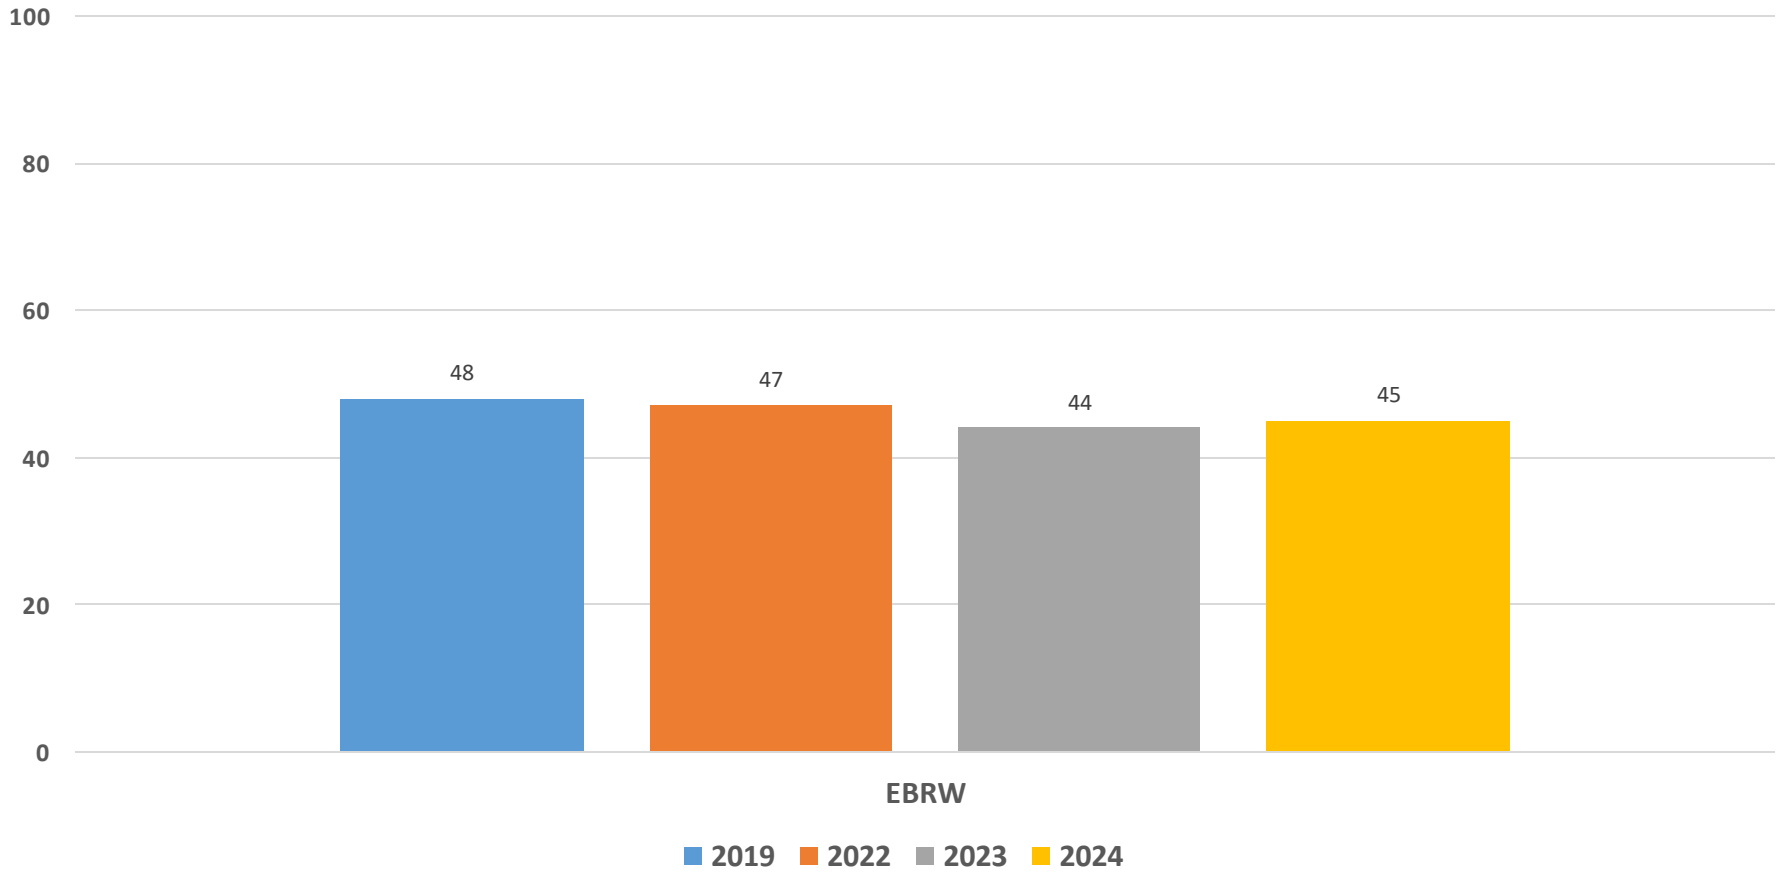

SAT Evidence Based Reading and Writing State Data

SAT EBRW Proficiency (%)