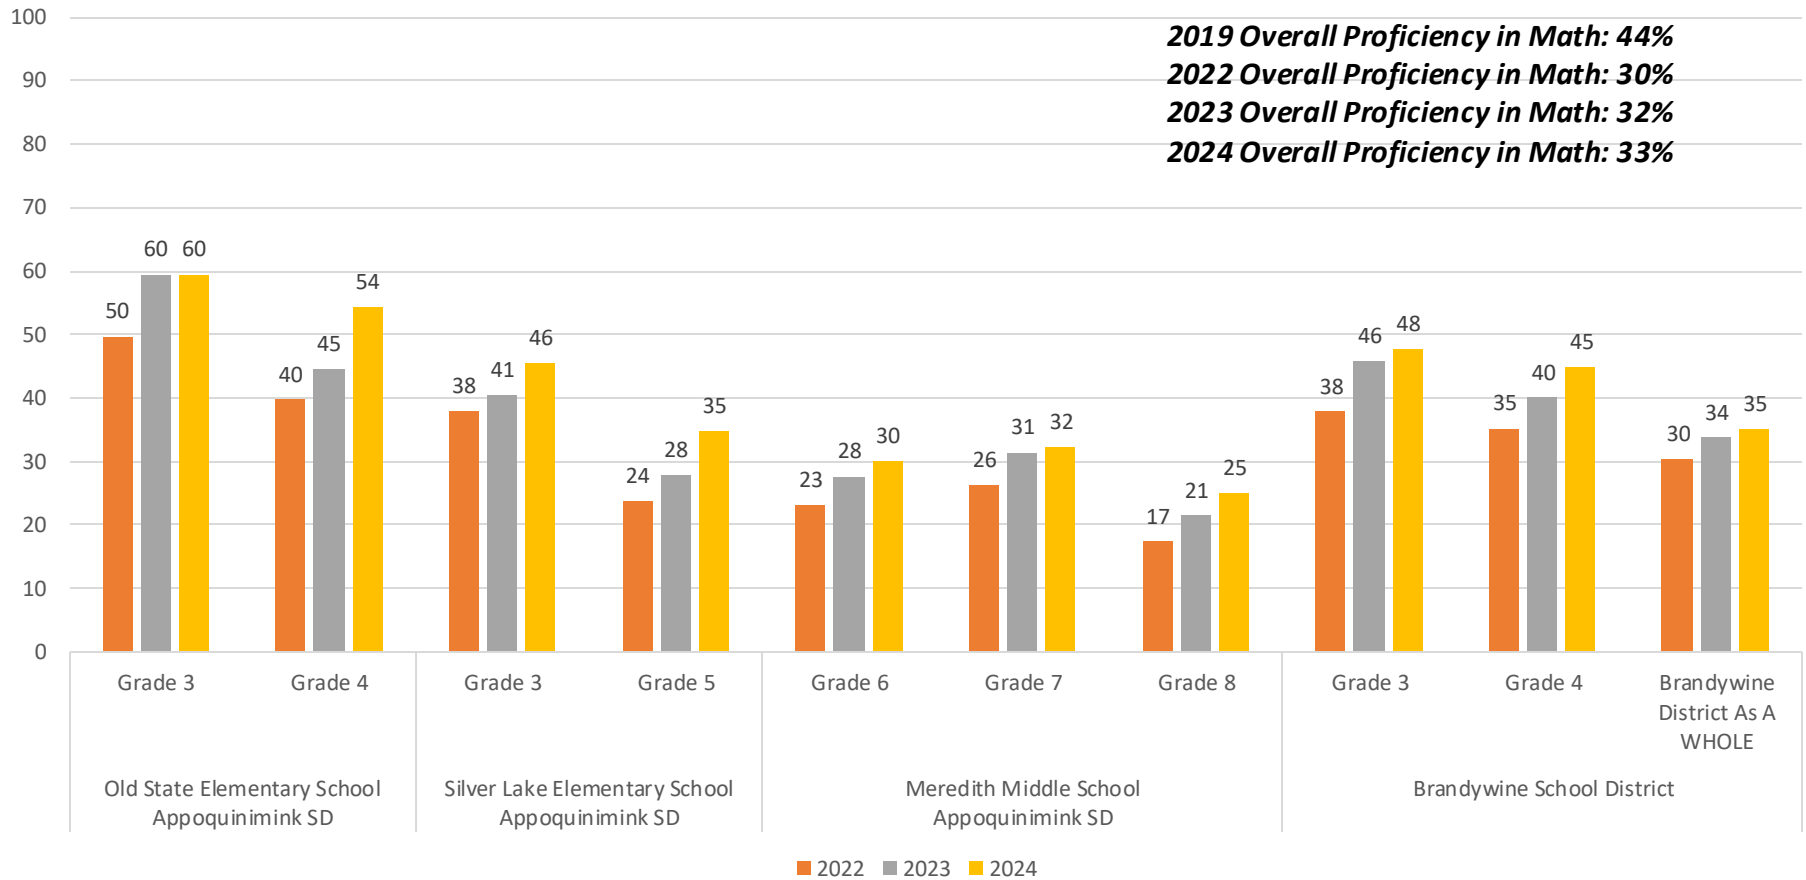

Consistent Math Improvement 2022-2024

Schools Showing Consistent Math Improvement 2022-2024