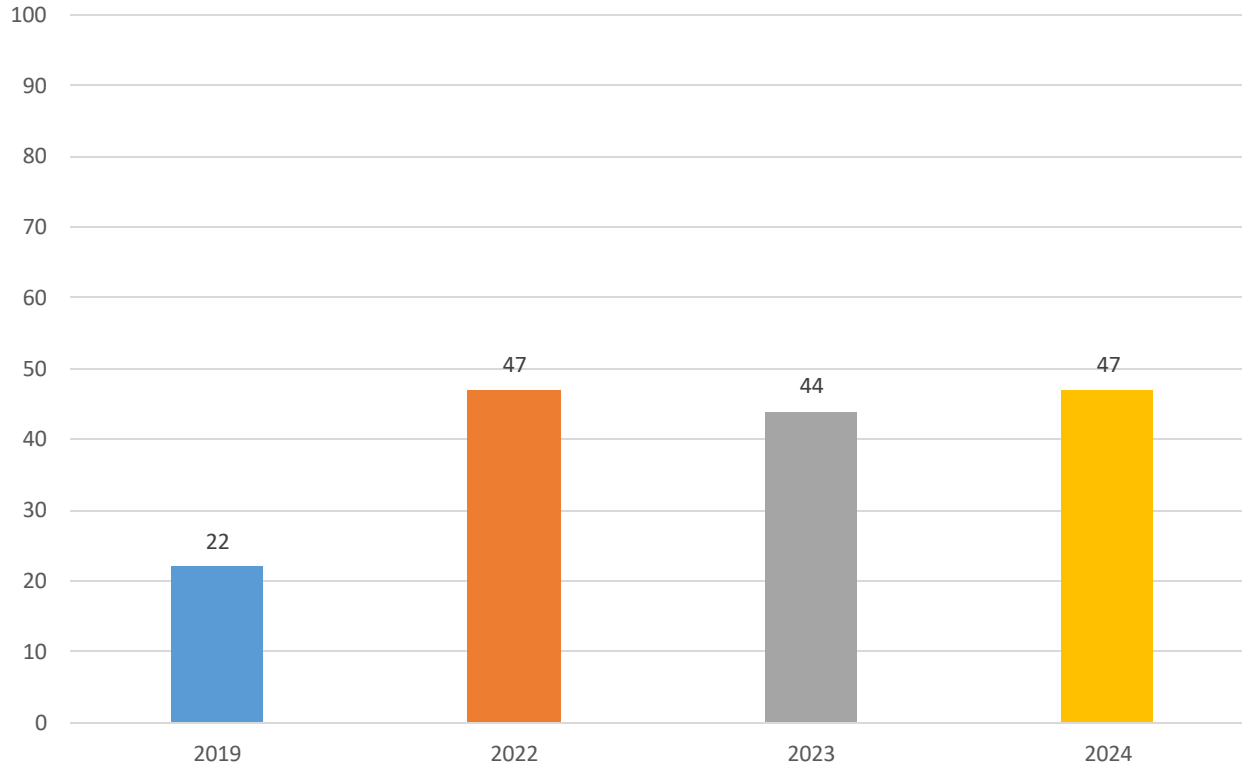

Closing Achievement Gaps Early Literacy

Seaford SWD and Non-SWD Grade 3
2022-2024

For Reference

ELA Achievement Levels for Grades 3-8 from 2019-2024

ELA State-Level Achievement Levels
All Students, Grades 3-8, 2019, 2022, 2023, 2024

SAT Evidence Based Reading and Writing State Data

SAT EBRW Proficiency (%)

SAT Performance Recovery EBRW

New Castle County VoTech EBRW SAT 2019-2024

Post-Pandemic Improvement EBRW

Early College HS SAT EBRW Proficiency 2019-2024