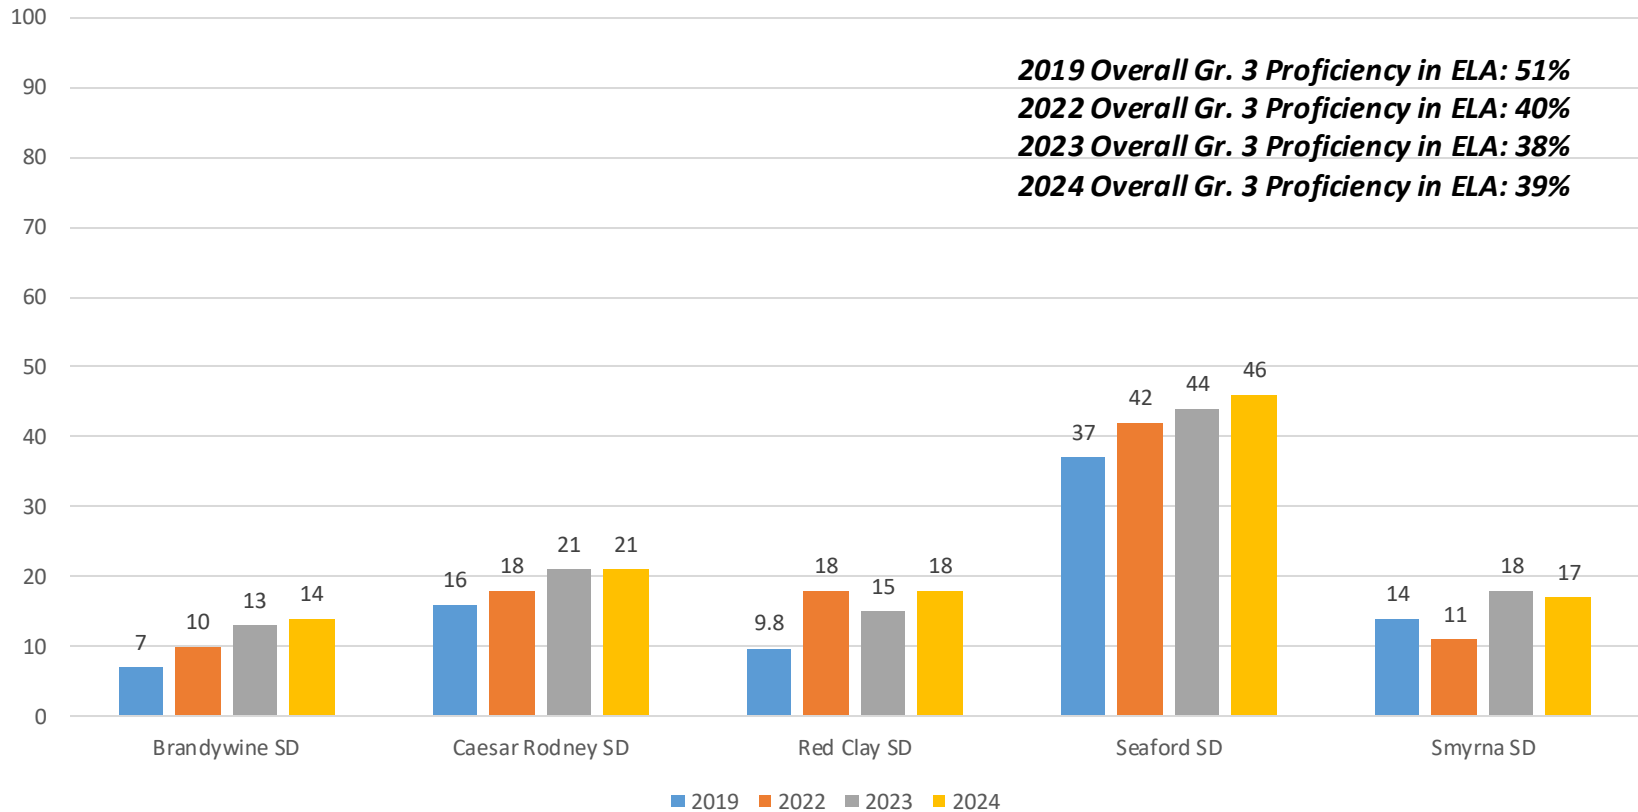

Schools With Consistent ELA Improvement
2022-2024

Early Literacy Highlights

Schools Showing Proficiency Improvements at Grade 3 in ELA
2019-2024

Early Literacy Highlights (SWD)

Districts with Improvement in 3rd grade ELA SWD Proficiency
2019-2024

Closing Achievement Gaps Early Literacy

Seaford SWD and Non-SWD Grade 3
2022-2024

For Reference

ELA Achievement Levels for Grades 3-8 from 2019-2024

ELA State-Level Achievement Levels
All Students, Grades 3-8, 2019, 2022, 2023, 2024