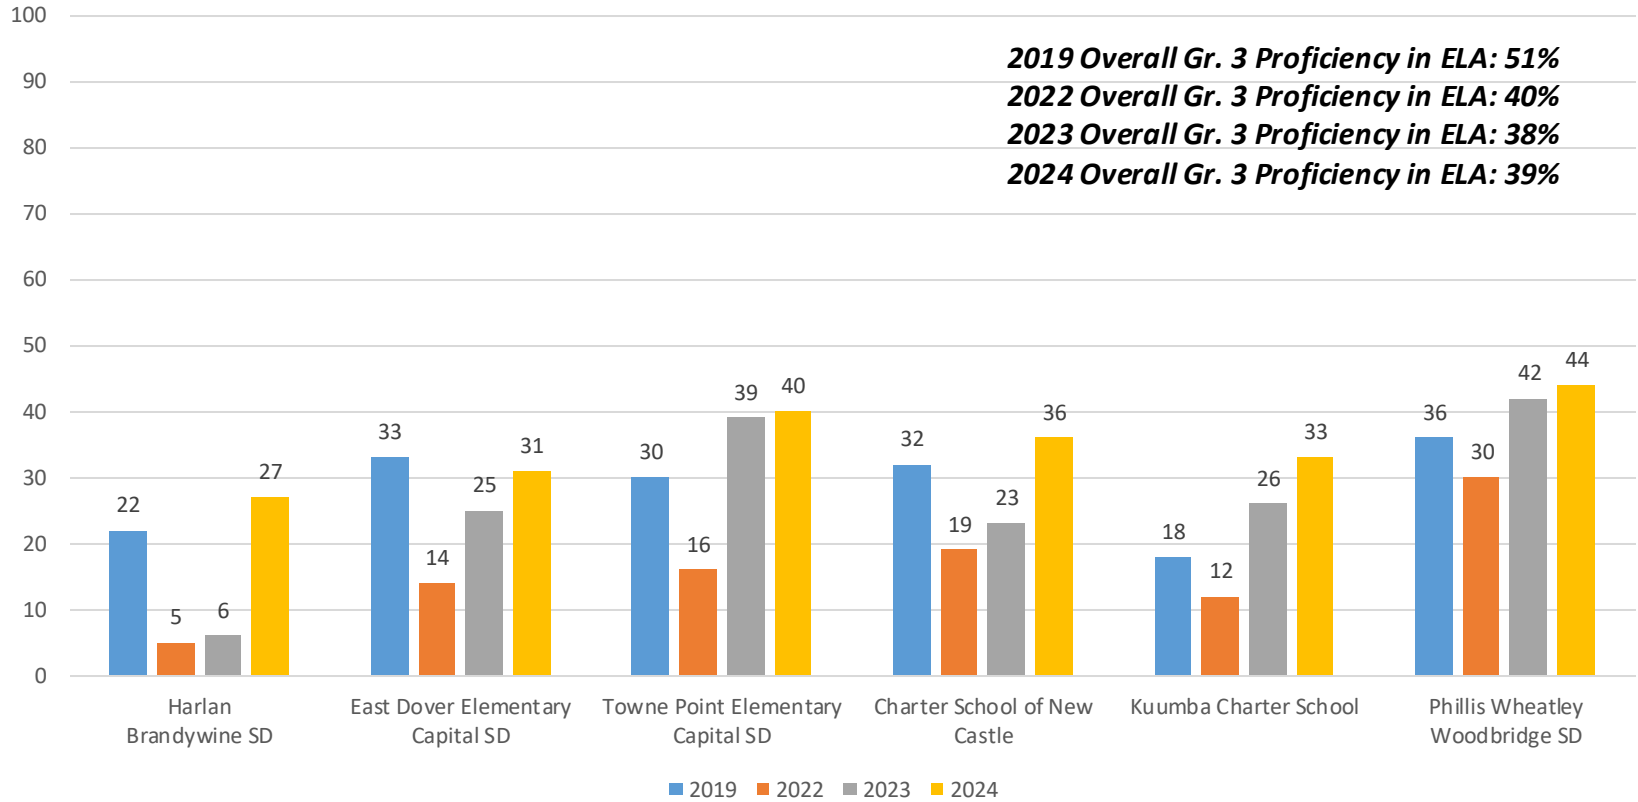

ELA State Proficiency 2019, 2022, 2023, 2024

ELA State Proficiency, Grades 3-8, 2019-2024

Consistent ELA Improvement 2022-2024

Schools with Notable ELA Improvement Within Grades
2022-2024

Consistent ELA Improvement 2022-2024

Schools With Consistent ELA Improvement
2022-2024

Early Literacy Highlights

Schools Showing Proficiency Improvements at Grade 3 in ELA
2019-2024

Early Literacy Highlights (SWD)

Districts with Improvement in 3rd grade ELA SWD Proficiency
2019-2024

Closing Achievement Gaps Early Literacy

Seaford SWD and Non-SWD Grade 3
2022-2024

For Reference

ELA Achievement Levels for Grades 3-8 from 2019-2024

ELA State-Level Achievement Levels
All Students, Grades 3-8, 2019, 2022, 2023, 2024